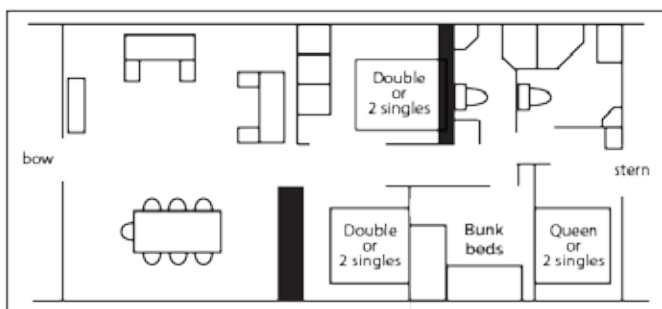

Windermere Dream FAMILY FAVOURITE

Windermere Dream is a new inclusion to our silver range. Great for 2 or 3 couples, or for a larger family.

Enjoy a budget friendly houseboat holiday, with all the comforts of home plus two fully equipped bathrooms, multiple dining choices and the luxury of a rooftop spa. Come dream with us!

- 1x Queen Bed,
- 2x double beds/split singles
- Bunk room
- 2 bathrooms, 2 toilets
- Top loading washing machine
- Front deck freezer
- 6 Person Spa
- Air-Conditioned and
- Gas heated
- Fully equipped kitchen
- TV/DVD/CD
- Gas hot water