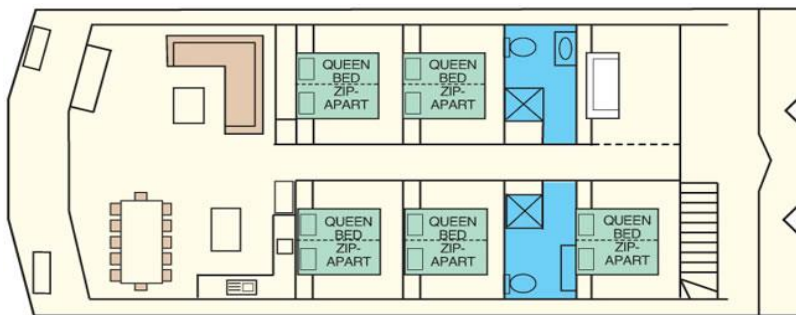

HYPNOTIC

YOU'LL BE MESMERIZED

Hypnotic Floor Plan 20m x 8.5m

Hypnotic is a platinum houseboat with great indoor and outdoor living areas. The houseboat has 5 queen bedrooms, all of which can be split to singles and two shared bathrooms. A 6th bedroom is being added. The kitchen is located at the front of the houseboat and has a stainless steel fridge/freezer with icemaker, dishwasher, stove, microwave and pull out spice rack. BBQ is located on the front deck. The spacious front lounge has a flat screen TV and opposite the dining area. There is a DVD and CD player with MP3, USB and

Bluetooth connectivity For your comfort there is evaporative air conditioning in the living area and ducted to all bedrooms, as well as gas heating in the cooler months.

The impressive shaded rooftop has a spa, outdoor dining table and chairs, luxurious lounge suite, and sunbeds. The large swim deck has two V hitches for your ski boat. The houseboat has 24/7 240 volt power. Hypnotic sleeps a maximum of 12 people.