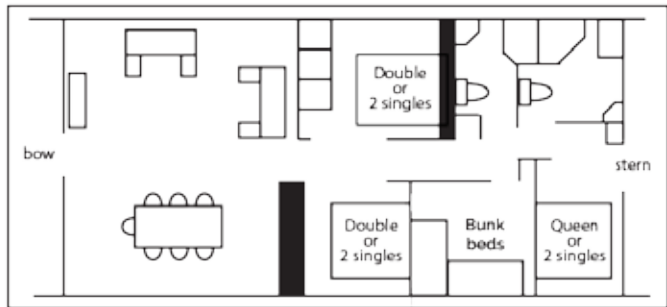

Windermere Dream FAMILY FAVOURITE

Windermere Dream is a new inclusion to our silver range. Great for 2 of 3 couples, or for a larger family.

Enjoy a budget friendly houseboat holiday, with all the comforts of home plus two fully equipped bathrooms, multiple dining choices and the luxury of a rooftop spa. Come dream with us!

- 1x Queen Bed,
- 2x double beds/split singles
- Bunk room
- 2 bathrooms, 2 toilets
- Top loading washing machine
- Front deck freezer
- 6 Person Spa
- Air-Conditioned and
- Gas heated
- Fully equipped kitchen
- TV/DVD/CD
- Gas hot water