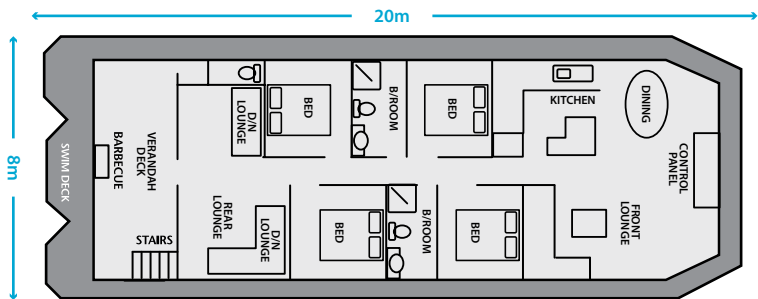

# RELAX

RECHARGE AND REJUVENATE

PLATINUM

Formerly known as Casa del Rio, this 8-12 berth houseboat has the perfect floorplan for family groups. The front living area ensures that there is plenty of company for the driver, the comfortable lounge suite looks onto the large satellite TV screen and the BOSE system is state of the art.

The chefs kitchen has an island bench to allow for extra help, and the bar area serves the dining and lounge. The 4 queen bedrooms are separated by the 2 spacious bathrooms, however the focal point

of this houseboat is the huge rear lounge, the ideal kids retreat, which opens onto the rear deck. This overlooks the ski boat v hitches, with a large storage cupboard for skis or golf clubs, depending on the season!

The all-weather roof upstairs cover the 8 person spa and dining area, while sun lovers can doze on the sunbeds at the rear of the deck. The opportunity is there to do everything, land and water sports...or just Relax!