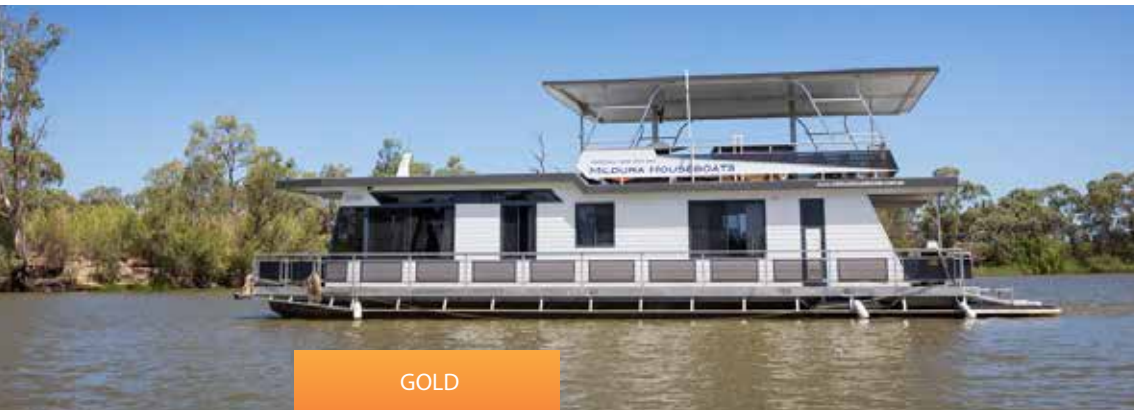

# MOOR R & R

ALL THE COMFORTS OF HOME

GOLD

Moor R & R brings a new level of luxury to our Gold selection. Spacious design, 3 roomy bedrooms, chef's kitchen, 2 barbecues, two fantastic outdoor living areas and of course a large spa on the roof. Easily accommodating 2 families. Taking R & R to new levels, once on board you won't want to leave!