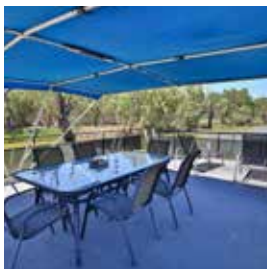

JAMES R II

A TOUCH OF LUXURY

SILVER

This popular 6-10 berth houseboat has a distinctive purple rooftop rim. The purple represents that little bit of luxury which has been added with the new modern kitchen and bathroom. It also represents peace of mind, which comes with this easy to manoeuvre houseboat.

James R II has a similar floorplan to Murray Hawk, with two queen bedrooms, each with their own character, and a bunk room for the kids. The front

lounge is a little larger than the other similar houseboats, and the club lounge suite is well suited to families or two couples to all watch TV or play board games together.

The barbecue is on the rear deck overlooking the river and the easy start generator is on the rooftop up the ladder-way. On James R II you will always feel at peace!