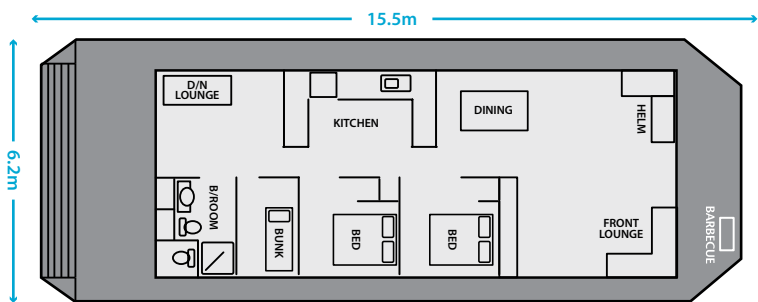

JAMES R II

A TOUCH OF LUXURY

SILVER

This popular 6-10 berth houseboat has a distinctive purple rooftop rim. The purple represents that little bit of luxury which has been added with the new modern kitchen and bathroom. It also represents peace of mind, which comes with this easy to manoeuvre houseboat.

James R II has a similar floorplan to Murray Hawk, with two queen bedrooms, each with their own character, and a bunk room for the kids. The front

lounge is a little larger than the other similar houseboats, and the club lounge suite is well suited to families or two couples to all watch TV or play board games together.

The barbecue is on the rear deck overlooking the river and the easy start generator is on the rooftop up the ladder-way. On James R II you will always feel at peace!