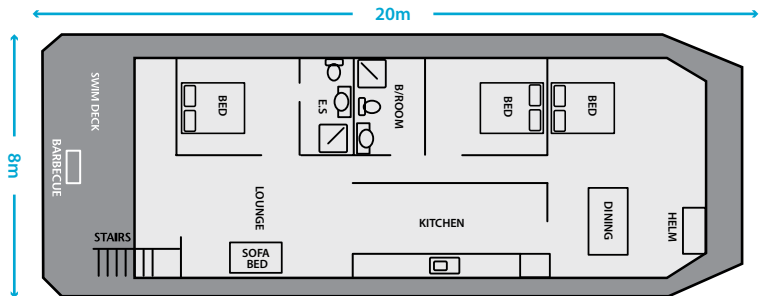

This 6-8 berth houseboat was built to be lived on. You will be thrilled with the room on board, the storage and the ultimate facilities provided. This houseboat has special pricing for couples, and the master bedroom will delight with its vista windows, split system air conditioning, TV and ensuite bathroom.

The main bathroom is also extremely spacious, ideal for those with mobility issues or just for a

good towel off! The dining area is at the front near the helm, so there is plenty of company for the driver. The chefs kitchen is the centrepiece of the houseboat, serving both lounge and dining areas. 3 queen beds, classic lounge area and large rear deck lead to the outdoor delights of this houseboat. Upstairs there is top deck steering, an all weather roof, spa area and dining area with rooftop TV. This houseboat really is a Classic which you will want to return to again and again.