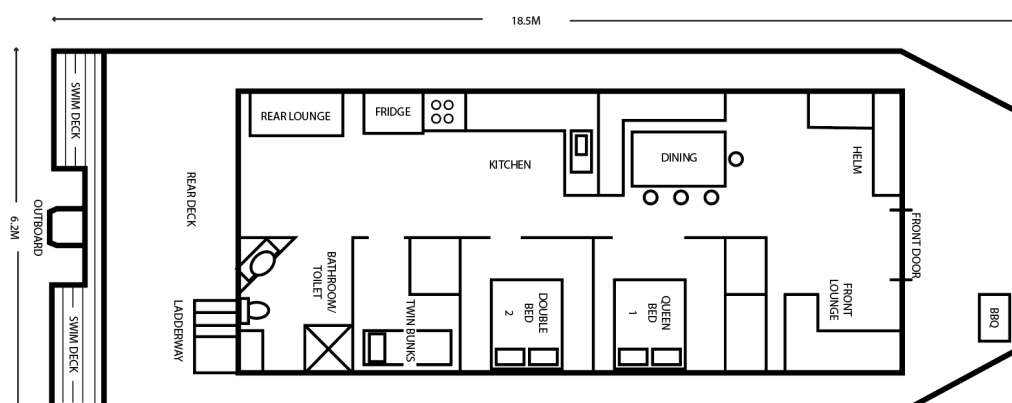

DIPLOMAT

The Diplomat Houseboat is designed for easy handling – you don't need a licence just good instruction, which we provide. This houseboat is a flexible 2-6 berth, with all the comforts of a modern self-contained apartment. This houseboat is ideally suited to couples or small families.

The open plan design is very child friendly so you can relax and constantly view the children. Upstairs it boasts a large covered rooftop sun deck area including a top-deck TV, ideal to take in the breathtaking scenery and unforgettable sunsets on the Murray River!