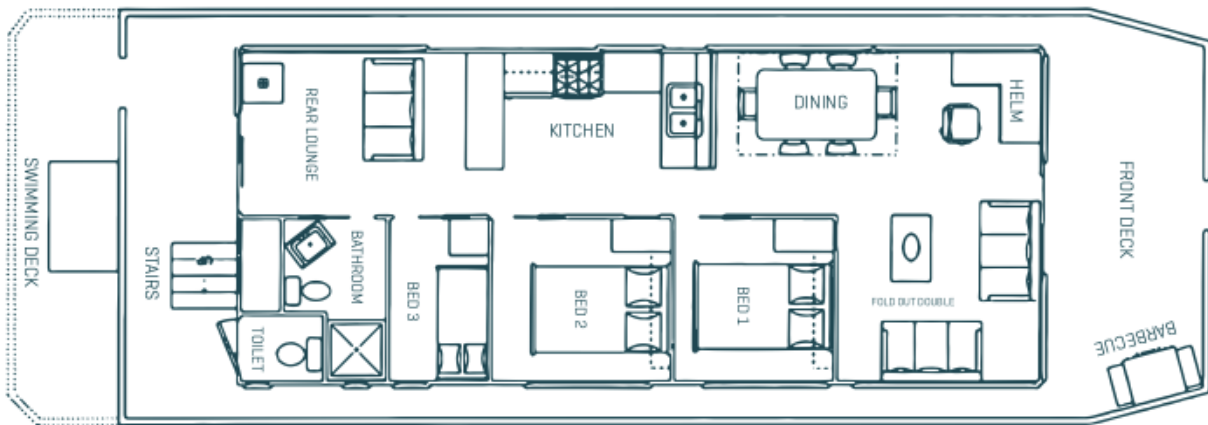

Ningana Too

Ningana Too is the most recent addition to our Silver fleet of houseboats. Fully refurbished throughout, this houseboat is primarily designed for one or two couples, with a maximum capacity of 6 people. With a contemporary feel and many unexpected extras, you can totally relax on this lovely houseboat, whether it is in the luxurious front lounge area all together, or enjoying a book alone in the rear lounge overlooking

the river, to sipping a glass of champagne on the rear deck as you watch the sun set. We invite you to come on board, you will love it as much as we do!