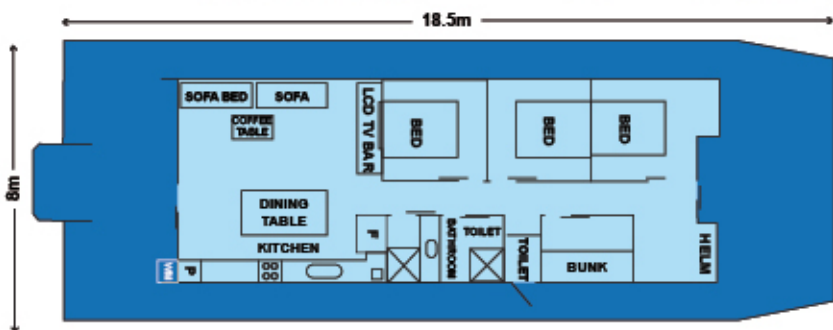

**Super
Luxury**

WILLANDRA
HOUSEBOATS

Reflection

*Take the time to reflect,
relax and recharge*

Willandra Houseboats proudly introduces the luxury spa houseboat Reflection, with features not often seen in a boat for this price. The covered upper deck is fully carpeted and features a huge 8 person spa and outdoor furniture for 10. Permanent 240 volt power system.

8-10 berth; the three spacious queen bedrooms and a bunk room are at the front of the boat, whilst an innerspring sofa bed is also available in the rear lounge. The open planned kitchen and living area has been rearranged to fully maximise the stunning river views, whilst giving you plenty of room to eat, play and relax.