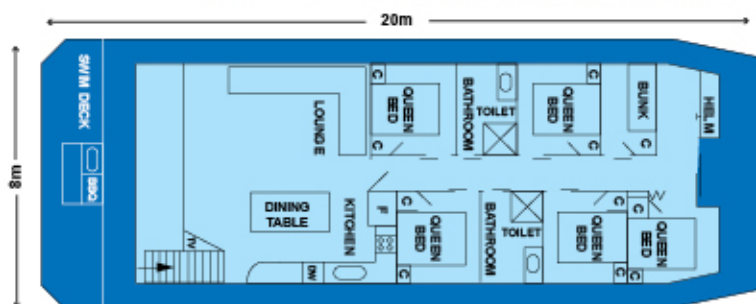

**Super
Luxury**

WILLANDRA
HOUSEBOATS

Escape

Escape and live the dream

Superluxury 12 berth, 5 queen bedrooms, a bunkroom and 2 bathrooms. Ideal for two or three families or for five to six couples wanting an adults only retreat.

Other stunning features include a spectacularly large rear kitchen lounge area, walk in pantry and stainless steel appliances. The upper deck has a steering helm, plasma TV and an indulgent 10 person spa with an ever changing view. Modern, clean lines with heaps of space and storage. A fully automated coffee machine is provided for your morning coffee treat and a gourmet BBQ is on the rear deck. Powered by 2 economical 4 stroke outboard motors.